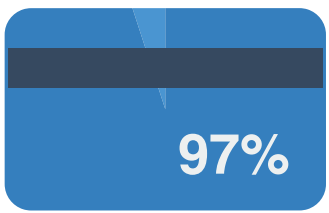

Champaign County Library

POPULATION

Serves **29,003**
Ohioans

COMPUTERS

18
public PCs

Did you know:

eBooks are available for checkout at all Ohio public libraries

All Ohio public libraries provide wifi

Data from the 2013 Ohio Public Library Statistics (library.ohio.gov/LPD/LibraryStats)

PROGRAMS

672 children participated in summer reading programs

97% of the service population has a library card

Each PC is used over **1130** times per year