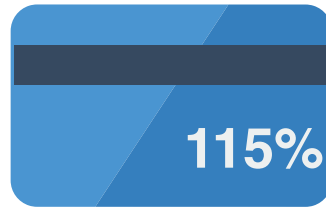

Crestline Public Library

POPULATION

Serves **10,882** Ohioans

COMPUTERS

18 public PCs

Did you know:

eBooks are available for checkout at all Ohio public libraries

PROGRAMS

87 children participated in summer reading programs

115% of the service population has a library card

Each PC is used over **2568** times per year

All Ohio public libraries provide wifi

Data from the 2013 Ohio Public Library Statistics (library.ohio.gov/LPD/LibraryStats)