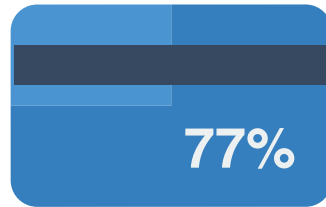

Harris-Elmore Public Library

POPULATION

Serves **6,671**
Ohioans

COMPUTERS

public PCs

Did you know:

eBooks are available for checkout at all Ohio public libraries

PROGRAMS

243 children participated in summer reading programs

of the service population has a library card

Each PC is used over **1201** times per year

All Ohio public libraries provide wifi

Data from the 2013 Ohio Public Library Statistics (library.ohio.gov/LPD/LibraryStats)