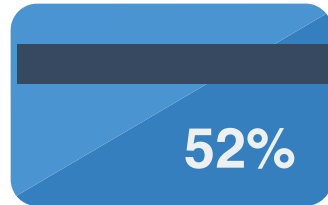

Logan County District Library

POPULATION

Serves **34,705**
Ohioans

COMPUTERS

44
public PCs

Did you know:

eBooks are available for checkout at all Ohio public libraries

All Ohio public libraries provide wifi

Data from the 2013 Ohio Public Library Statistics (library.ohio.gov/LPD/LibraryStats)

PROGRAMS

1,563 children participated in summer reading programs

52% of the service population has a library card

Each PC is used over **567** times per year