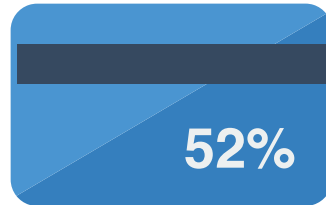

Mt Gilead Public Library

POPULATION

Serves **8,073**
Ohioans

COMPUTERS

public PCs

Did you know:

eBooks are available for checkout at all Ohio public libraries

PROGRAMS

1,206 children participated in summer reading programs

of the service population has a library card

Each PC is used over **468** times per year

All Ohio public libraries provide wifi

Data from the 2013 Ohio Public Library Statistics (library.ohio.gov/LPD/LibraryStats)