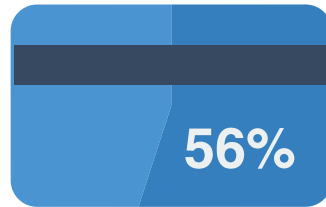

Perry County District Library

POPULATION

Serves **35,336** Ohioans

COMPUTERS

public PCs

Did you know:

eBooks are available for checkout at all Ohio public libraries

All Ohio public libraries provide wifi

Data from the 2013 Ohio Public Library Statistics (library.ohio.gov/LPD/LibraryStats)

PROGRAMS

838 children participated in summer reading programs

56% of the service population has a library card

Each PC is used over **1243** times per year