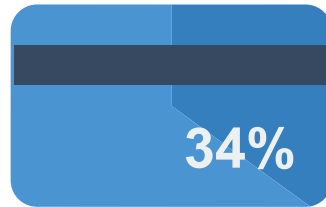

Portage County District Library

POPULATION

Serves **106,237** Ohioans

COMPUTERS

public PCs

Did you know:

eBooks are available for checkout at all Ohio public libraries

PROGRAMS

324 children participated in summer reading programs

of the service population has a library card

Each PC is used over **576** times per year

All Ohio public libraries provide wifi

Data from the 2013 Ohio Public Library Statistics (library.ohio.gov/LPD/LibraryStats)