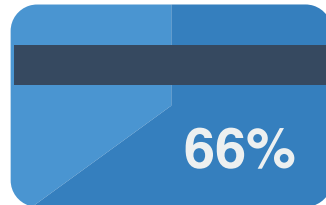

Rossford Public Library

POPULATION

Serves **13,512**
Ohioans

COMPUTERS

public PCs

Did you know:

eBooks are available for checkout at all Ohio public libraries

PROGRAMS

360 children participated in summer reading programs

of the service population has a library card

Each PC is used over **684** times per year

All Ohio public libraries provide wifi

Data from the 2013 Ohio Public Library Statistics (library.ohio.gov/LPD/LibraryStats)