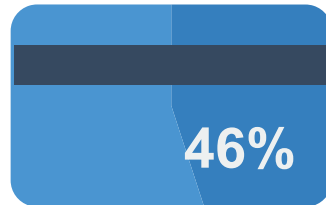

Selover Public Library

POPULATION

Serves **10,225** Ohioans

COMPUTERS

public PCs

Did you know:

eBooks are available for checkout at all Ohio public libraries

PROGRAMS

130 children participated in summer reading programs

of the service population has a library card

Each PC is used over **3926** times per year

All Ohio public libraries provide wifi

Data from the 2013 Ohio Public Library Statistics (library.ohio.gov/LPD/LibraryStats)