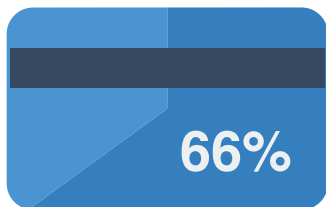

66% of the service population has a library card