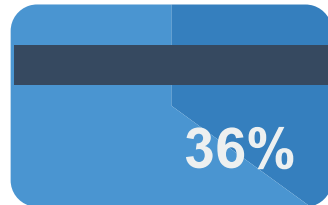

Wayne Public Library

POPULATION

Serves **6,293**
Ohioans

COMPUTERS

public PCs

Did you know:

eBooks are available for checkout at all Ohio public libraries

PROGRAMS

364 children participated in summer reading programs

of the service population has a library card

Each PC is used over **220** times per year

All Ohio public libraries provide wifi

Data from the 2013 Ohio Public Library Statistics (library.ohio.gov/LPD/LibraryStats)