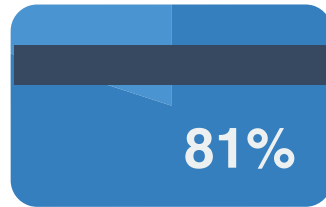

Wickliffe Public Library

POPULATION

Serves **12,753**
Ohioans

COMPUTERS

public PCs

Did you know:

eBooks are available for checkout at all Ohio public libraries

PROGRAMS

1,666 children participated in summer reading programs

81% of the service population has a library card

Each PC is used over **2099** times per year

All Ohio public libraries provide wifi

Data from the 2013 Ohio Public Library Statistics (library.ohio.gov/LPD/LibraryStats)